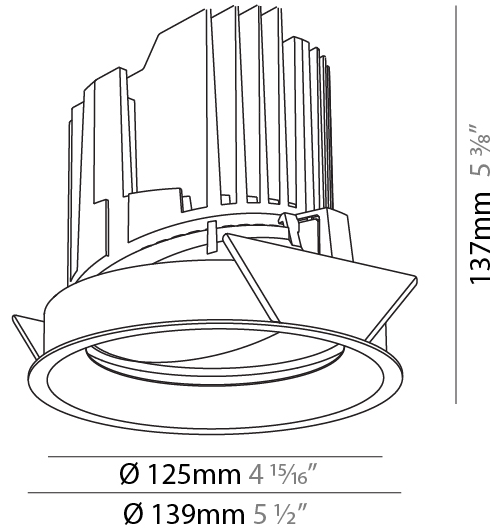

PHYSICAL

Shape: Round
Diameter (mm): 139
Diameter (in): 5 1/2
Height (mm): 137
Height (in): 5 3/8
Ceiling Thickness (mm): 10 / 12.5 / 15
Ceiling Thickness (in): 3/8 or 1/2 or 9/16
Min. Recessing Depth (mm): 150
Min. Recessing Depth (in): 5 7/8
Light Distribution: Adjustable / Downlight
Weight (kg): 0.849
Weight (lbs): 1.87
Fixture Finish: SSR / BKV / CWI / CRY / HAB / UFT / ITA / RUA / FTG / MYG / LOD / PUS / FRO / FUP / KIA / POP / BLS / SPG / MEY / GOH / GUM / CHC / COM / ABZ / JAG / OBR / MOS / ROR
Fixture Material: Aluminum Die Cast
Cut-out Measurements: 130mm / 5 1/8"

ELECTRICAL

Lamp Type: LED (Zhaga Standard)
Input Wattage (W): 13.2 / 16.5
Total Output Wattage (W): 12 / 14
Dimming: Tri-Mode (Non-Dimming and Phase Dimming (120Vac only) and 0-10V Dimming)
Driver Included: No
Driver Location: Recessed Housing
Driver Type: Constant Current - Universal
Driver Class: Class 2
Housing: See components
Input Voltage (V): 120 - 277
Constant Current (MA): 350

LED

Number of LEDs: 1
Color Temperature (°K): 2700 / 3000 / 3500 / 4000
Max. Delivered Lumen (lm): 810 / 900 / 970 / 990
Nominal Lumen (lm): 960 / 1070 / 1156 / 1180
CRI: >90 CRI
Efficiency (%): 0.905
Lamp Life (hrs): 50000

OPTICAL

Reflector°: 10
Adjustability: Rotational 355°; Tilt 30°

RATINGS AND CERTIFICATIONS

Certified By: Certified for North American Standards
IP rating: IP54

	130mm 5 1/8"	150mm 5 7/8"	10 | 15mm 3/8" | 9/16"	30°	355°	
A